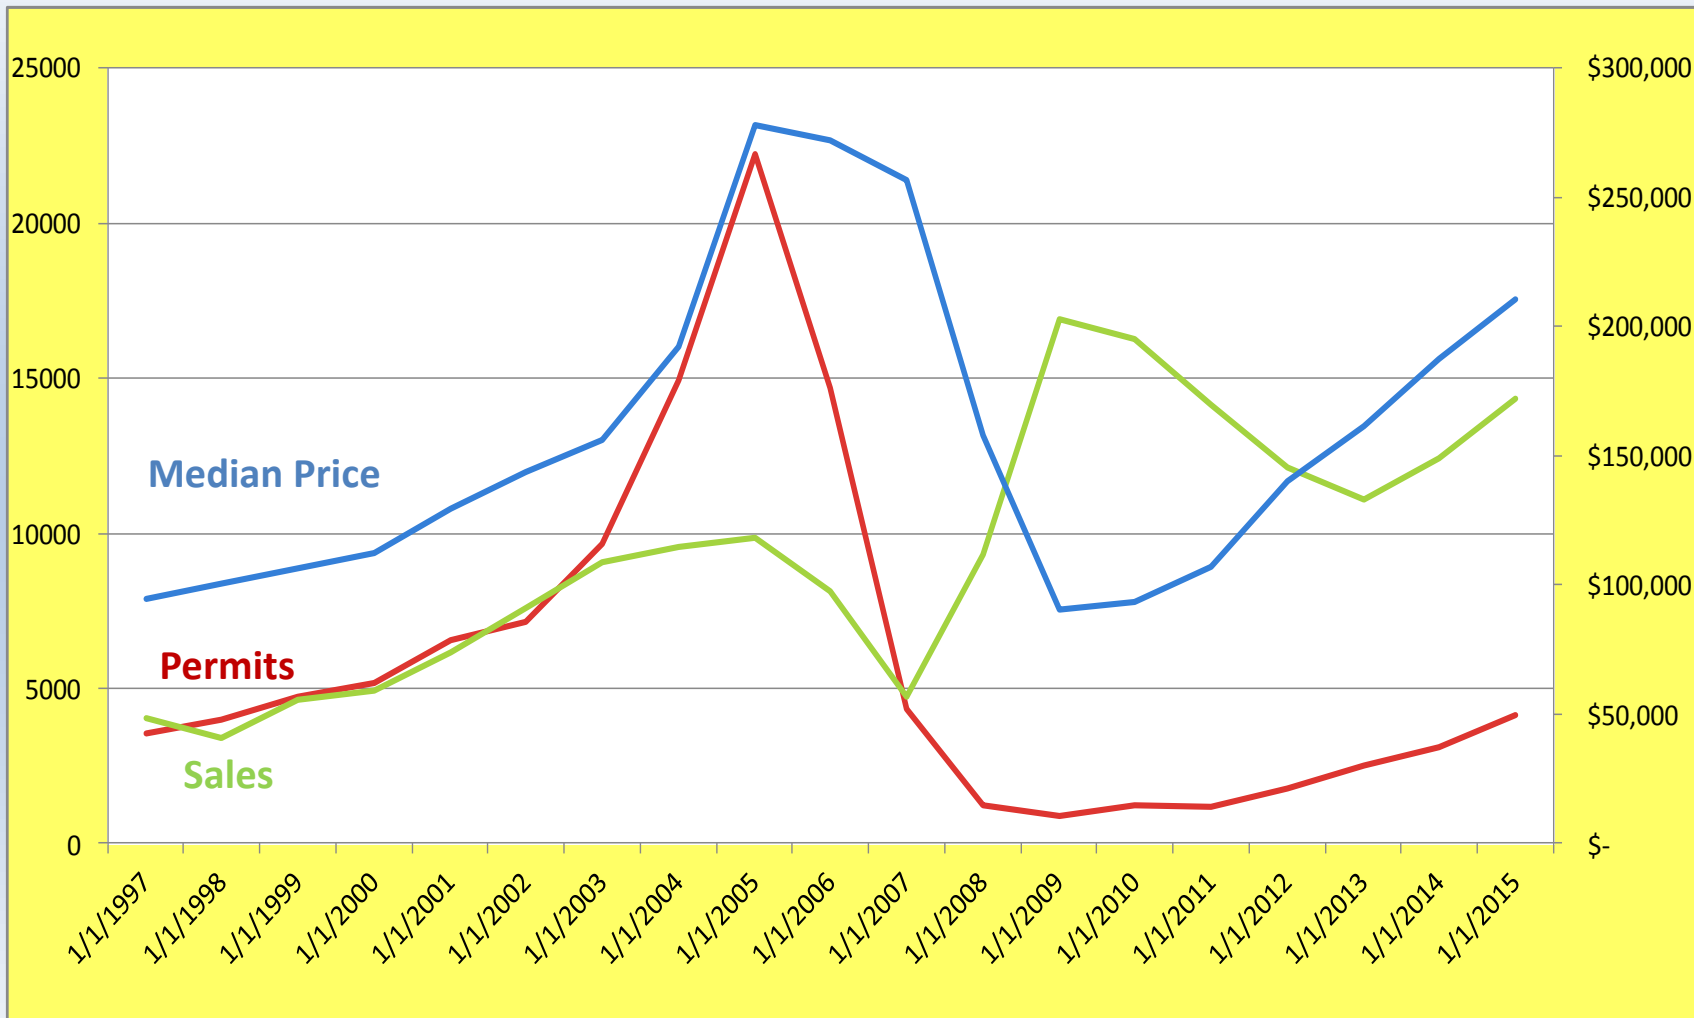

LEE COUNTY VITAL SINGLE FAMILY HOUSING DATA

	Year	Permits	Sales	Ave-Median Price
JUNE	2015	468	1368	\$212,250

DATA SOURCE

- http://www.swflrealtors.com/files/2013/04/Lee-County_Single-Family-Homes_2013-03_Detail.pdf
- http://www.swflrealtors.com/files/2013/04/Lee-County_Single-Family-Homes_2013-03_Detail.pdf
- <http://censtats.census.gov/bldg/bldgprmt.shtml>