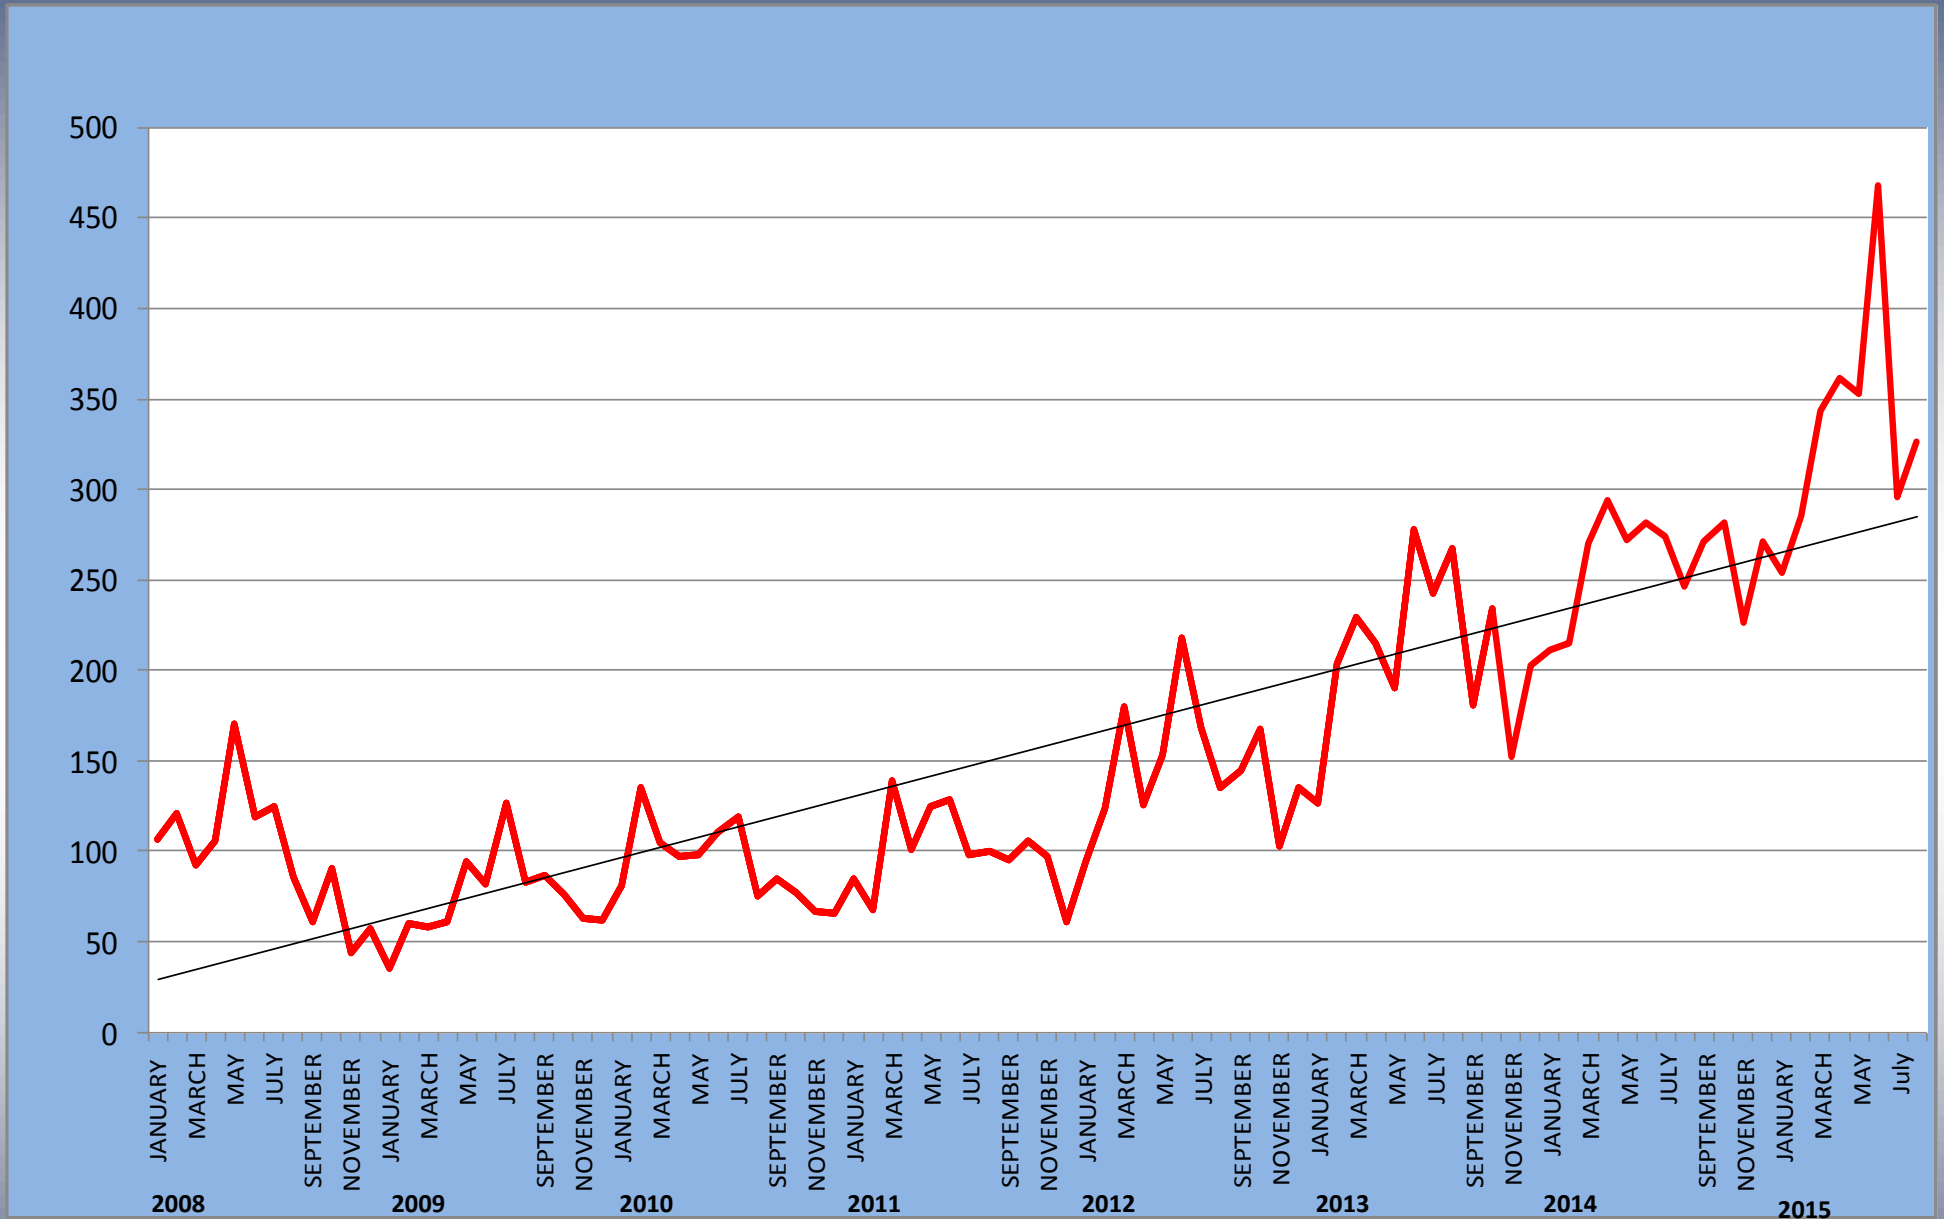

LEE MONTHLY SINGLE FAMILY PERMIT DATA

SOURCE: <http://censtats.census.gov/bldg/bldgprmt.shtml>

Compiled By: Shadow Research Analytics

Real estate data for a select few